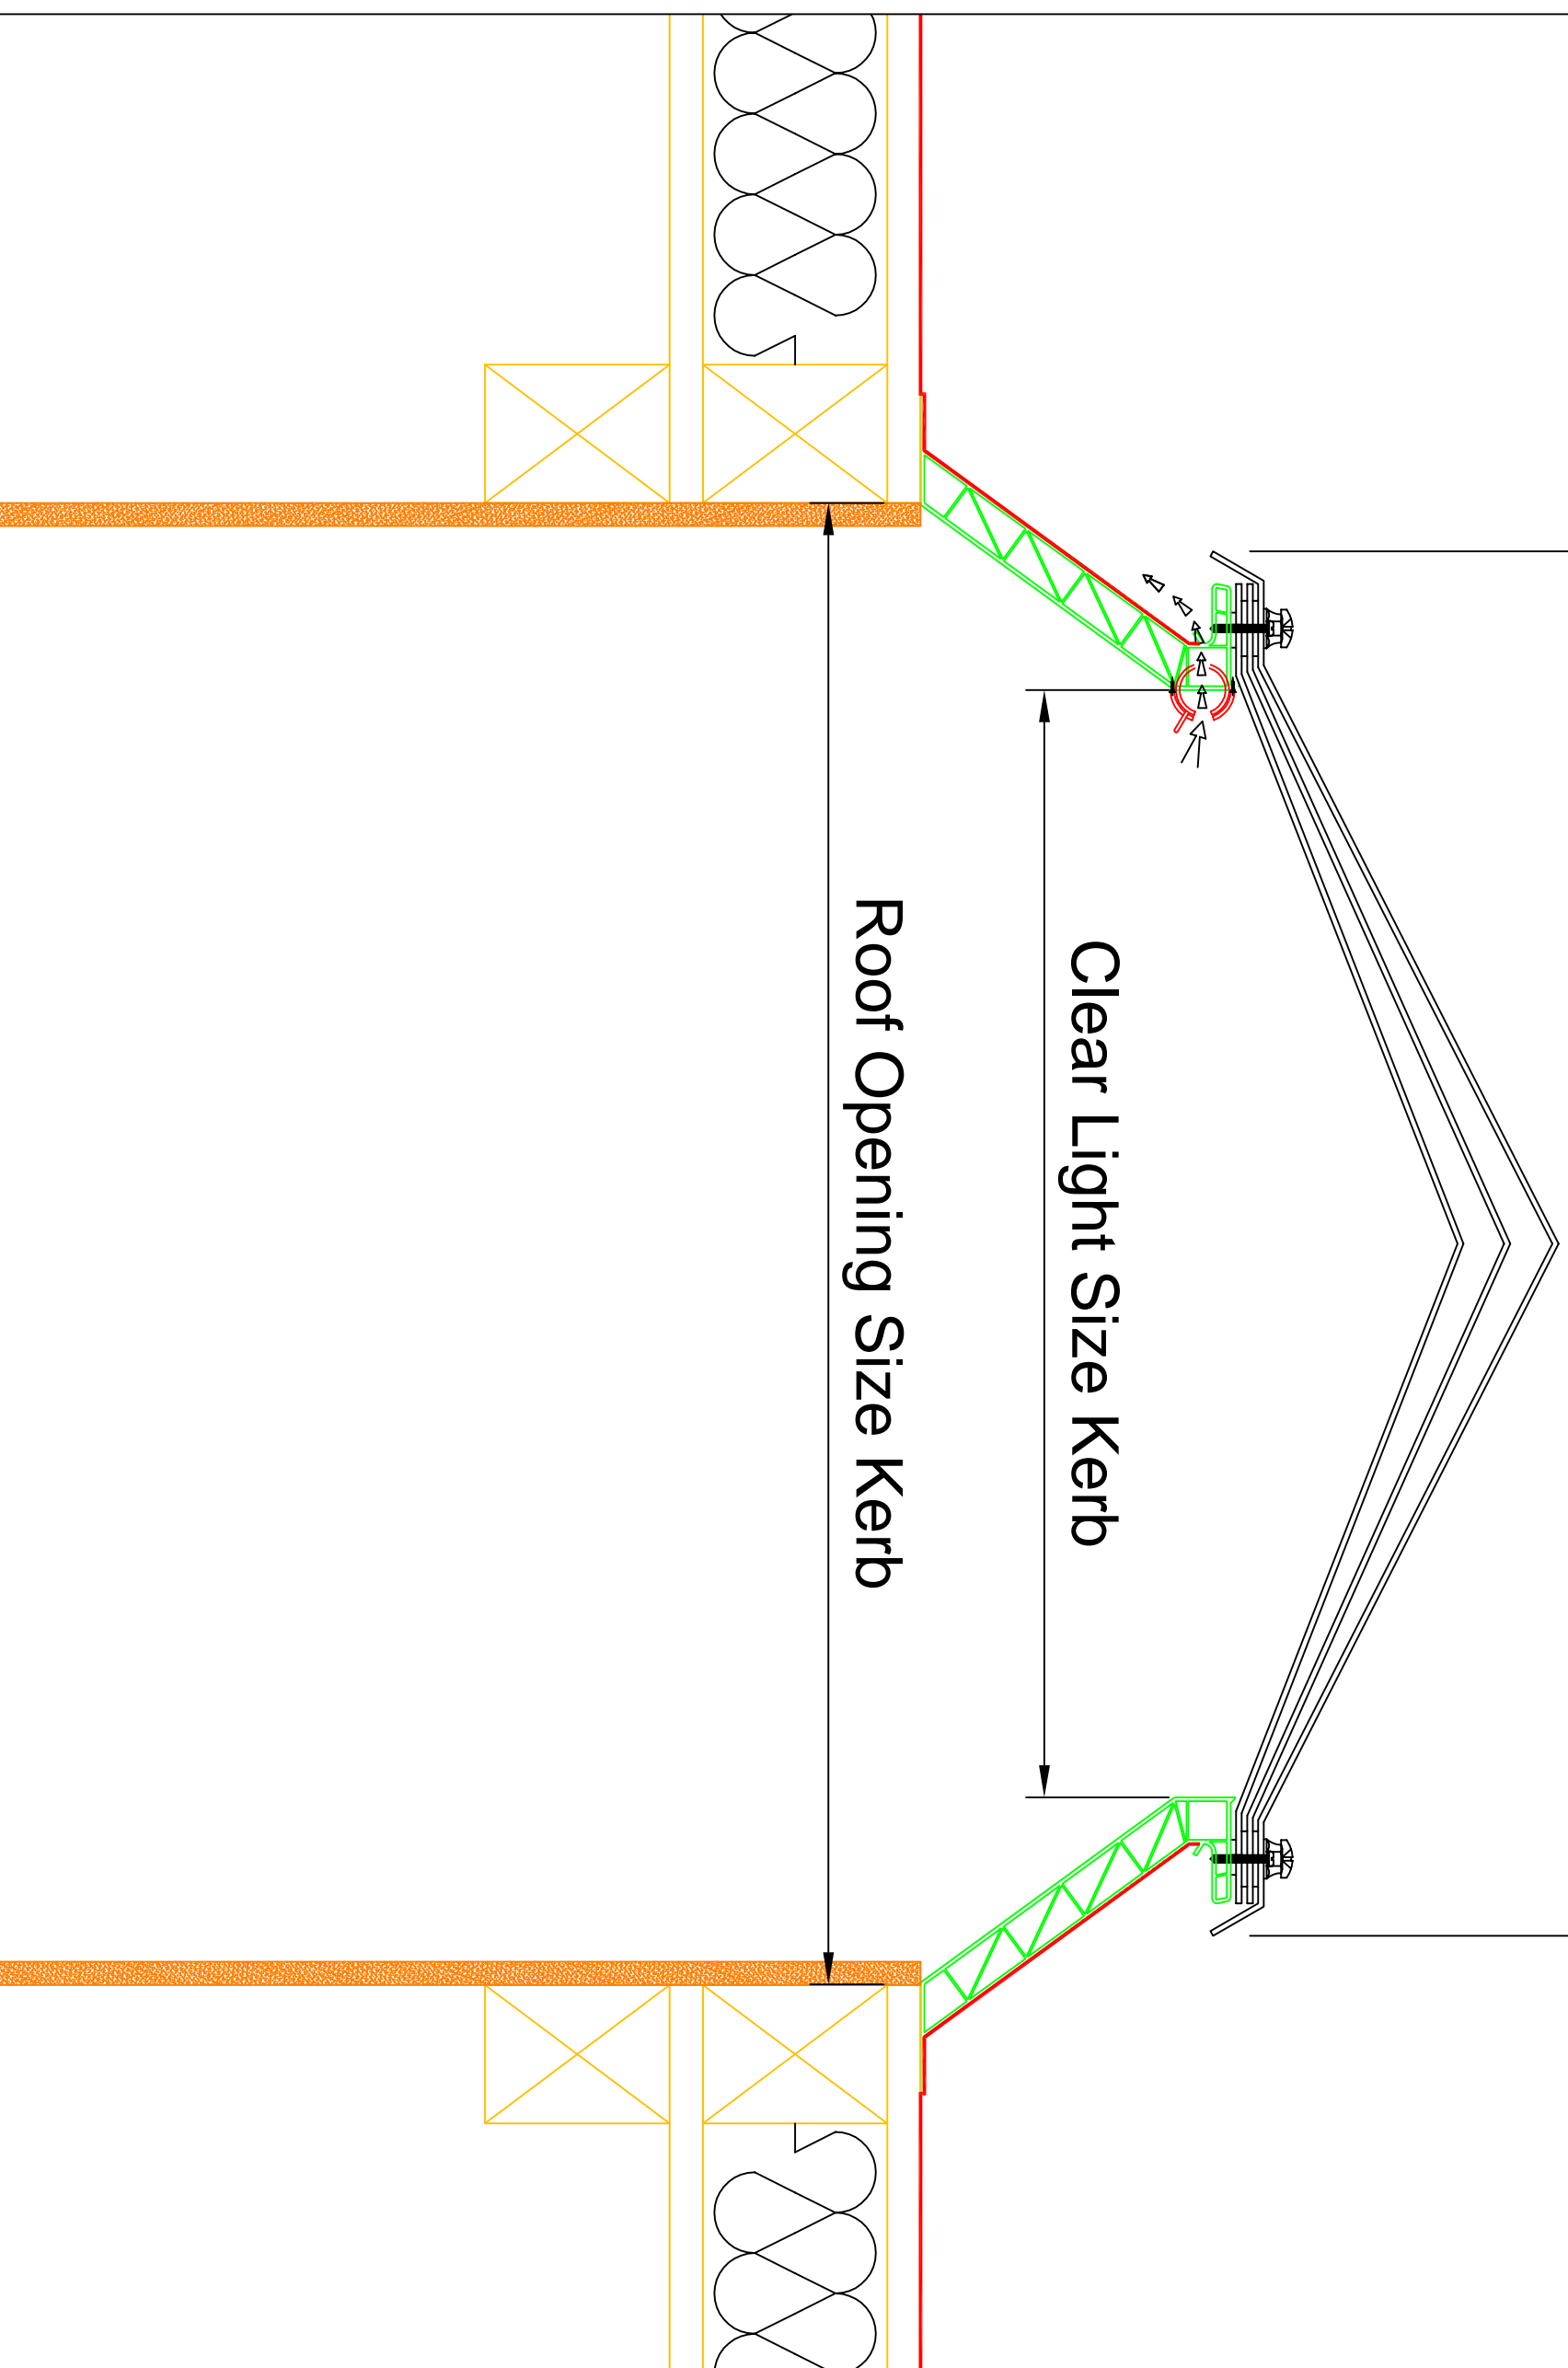

Nominal O/A Size of Rooflight

Clear Light Size Kerb

Roof Opening Size Kerb

REV NO	DESCRIPTION	OWN	CHNGD	DATE	APP

Naturalight Systems LTD

Naturalight Systems LTD,
 Accessory House,
 Barrington Industrial Estate,
 Bollington,
 Northumberland,
 NE22 7DQ

Tel: (01670) 530333
 Fax: (01670) 824540

Project:
 Trade Range Typical

Description:
 Trade Range (Rotary Vent)

Drawn By: N.G	Checked By: ?.?.	Approved By: ?.?.
Date Drawn: 04.03.2015	Job Number: NLS Typical L2 Trade	Scale: