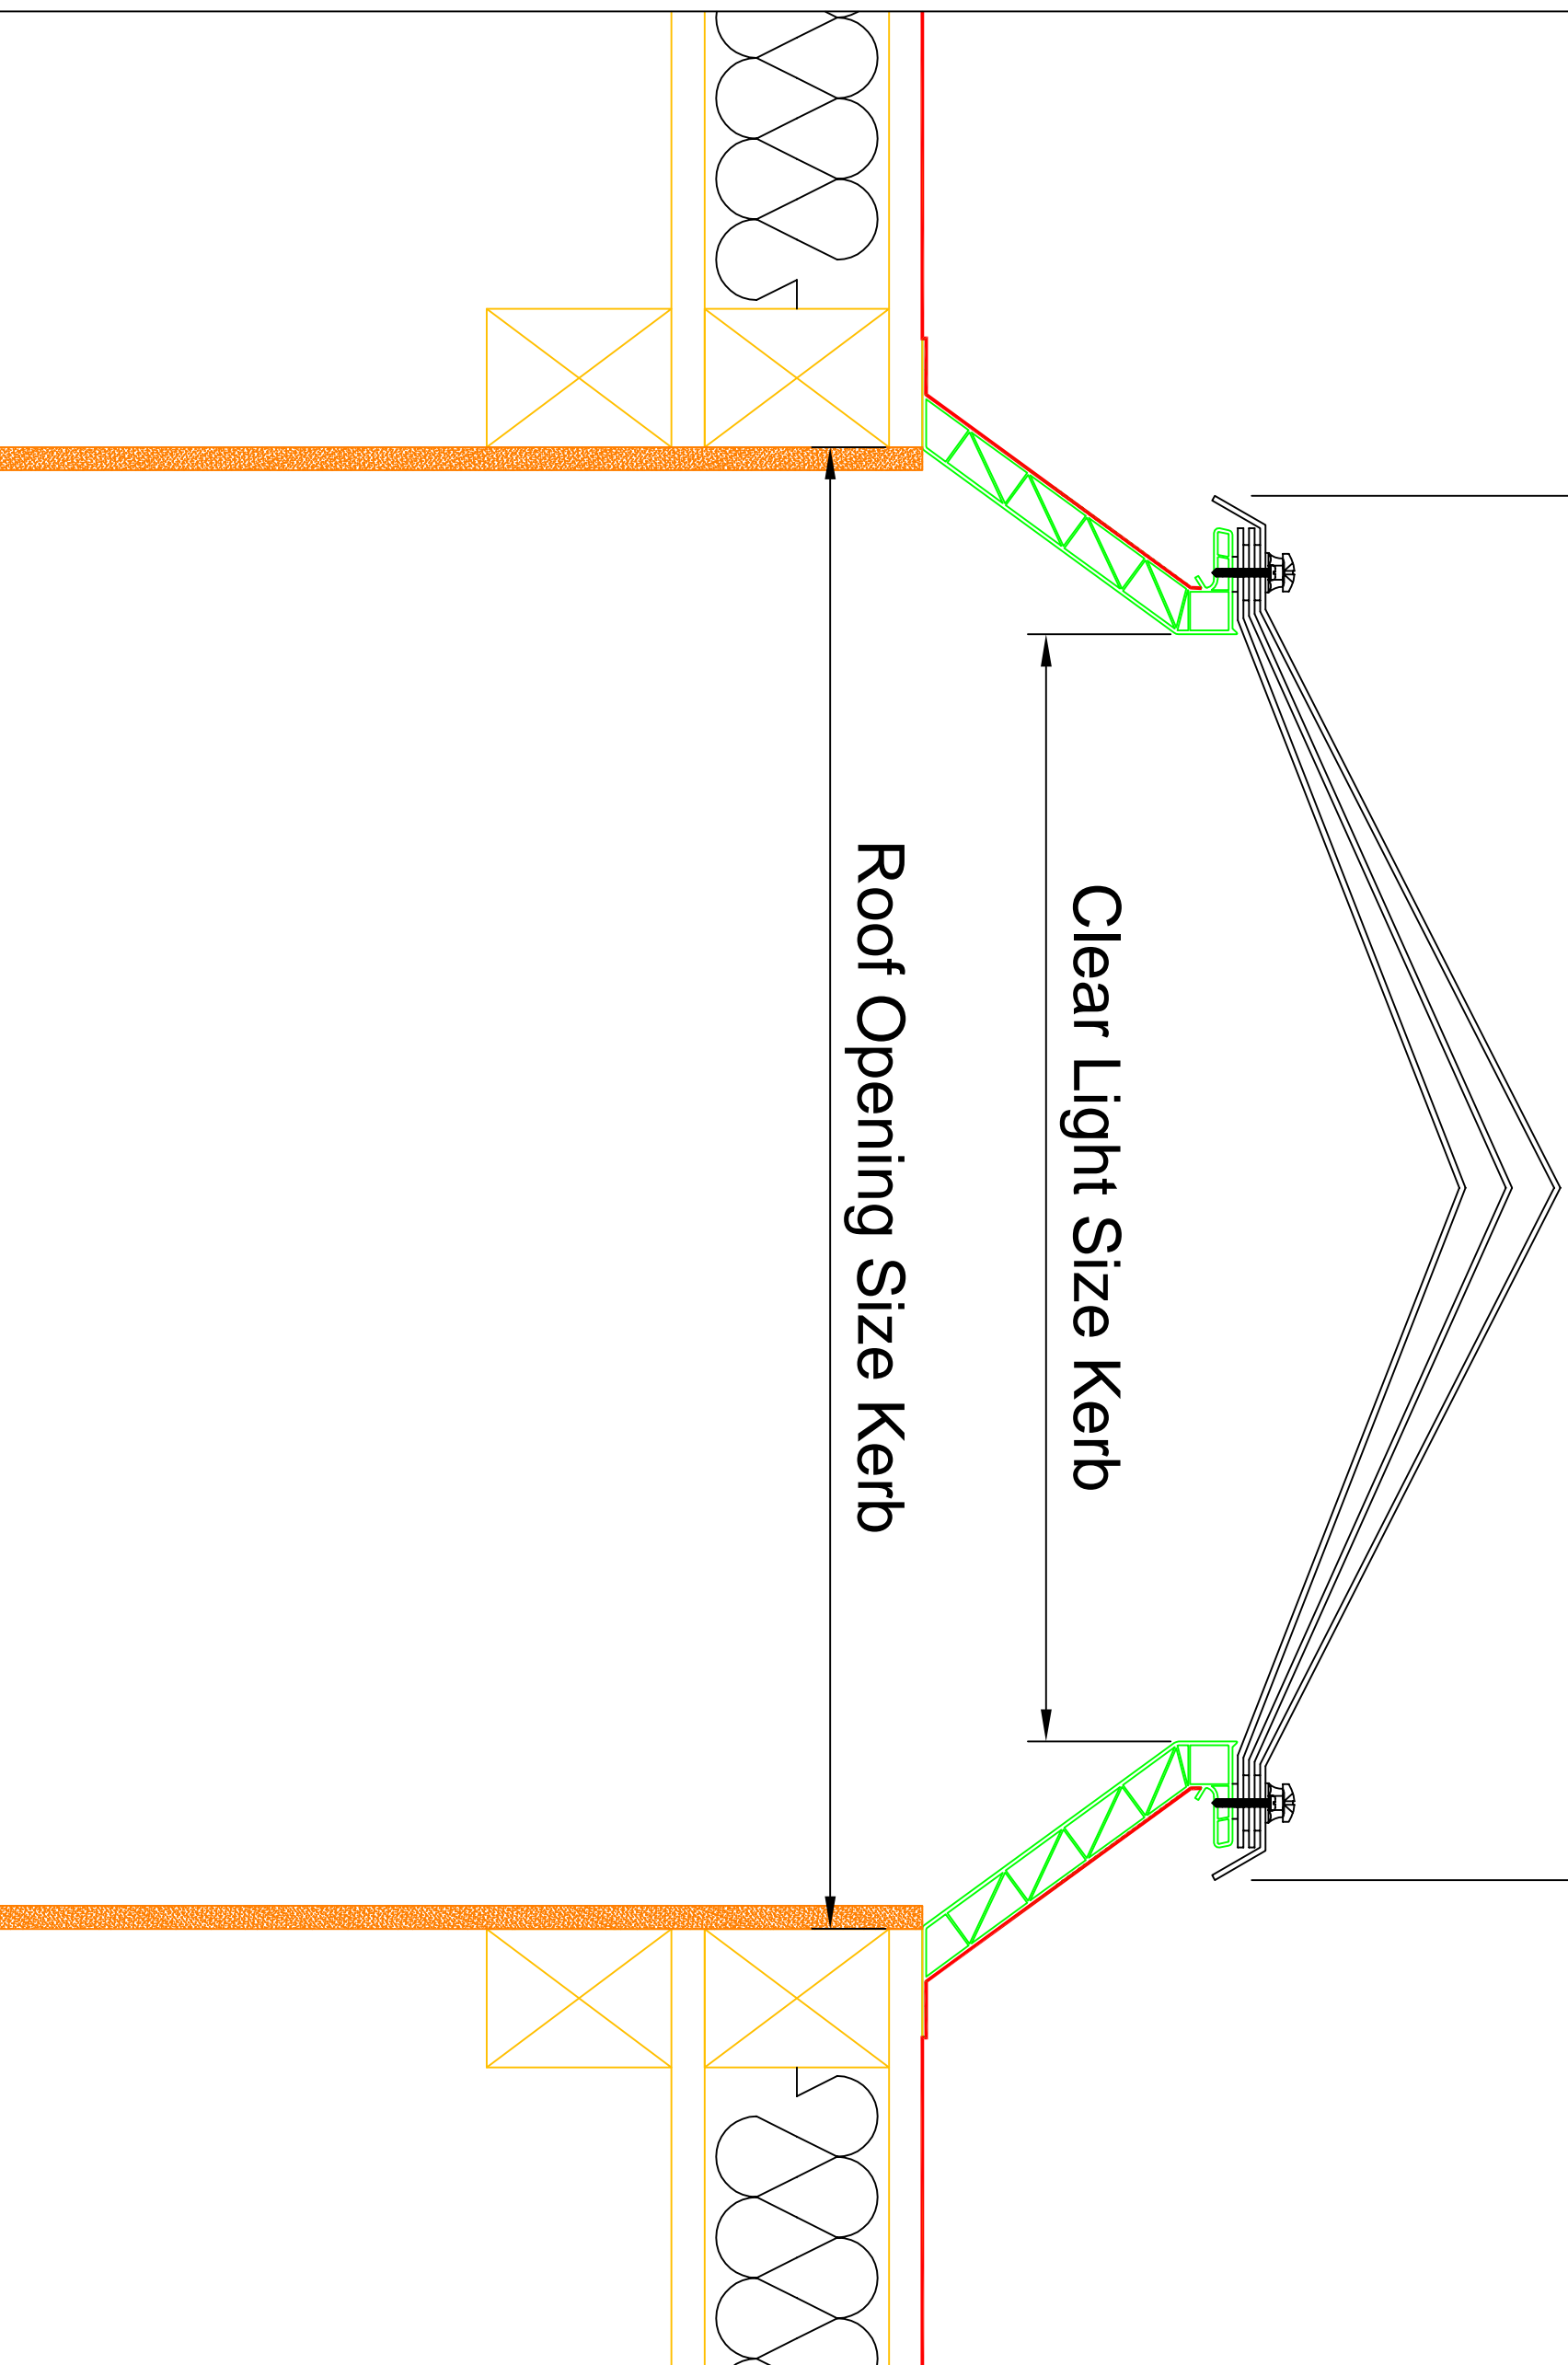

Nominal O/A Size of Rooflight

Clear Light Size Kerb

Roof Opening Size Kerb

REV NO	DESCRIPTION	OWN	CHNGD	DATE	APP

Naturalight Systems LTD

Naturalight Systems LTD,
 Accessory House,
 Barrington Industrial Estate,
 Bealington,
 Northumberland,
 NE22 7DQ

Tel: (01670) 530333
 Fax: (01670) 824540

Project:
 Trade Range Typical

Description:
 Trade Range (No Vent)

Drawn By: N.G.
Checked By: ?.?.
Approved By: ?.?.

Date Drawn: 04.03.2015
Job Number: NLS Typical
Scale: 1:2 Trade

Drawing No.: Range
 NLS-NLS Typical L2 Trade
 Range-~~GD-015~~
 ISSUE SEPTEMBER 09