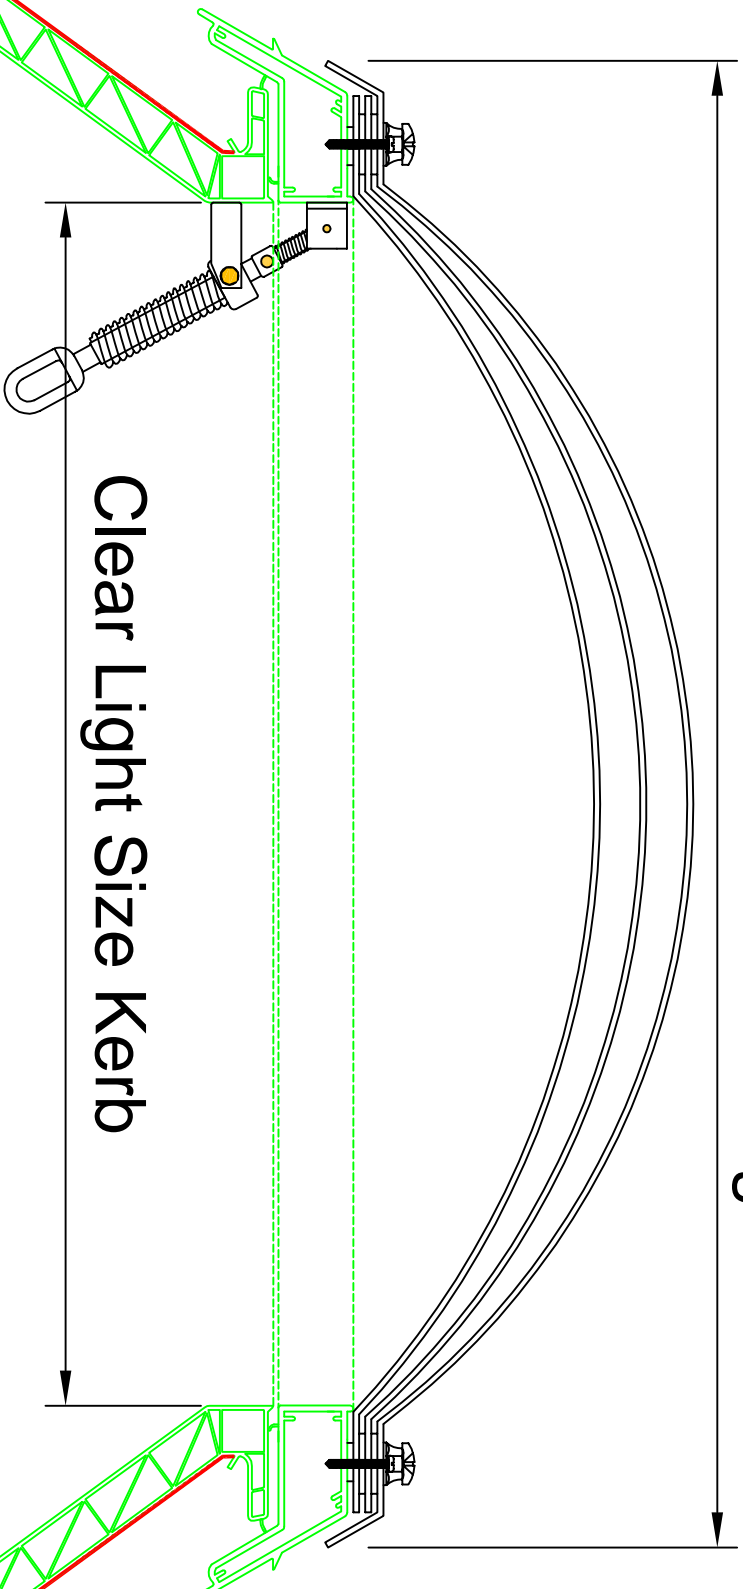

Nominal O/A Size of Rooflight

Clear Light Size Kerb

Roof Opening Size Kerb

REV NO	DESCRIPTION	OWN	CHNGD	DATE	APP

Naturalight Systems LTD

Naturalight Systems LTD,
 Accessory House,
 Barrington Industrial Estate,
 Badlington,
 Northumberland
 NE22 7DQ

Tel: (01670) 530333
 Fax: (01670) 824540

Project:
 Trade Range Typical

Description:
 Trade Range (Worm Gear)

Drawn By: N.G.
 Checked By: ?.
 Approved By: ?.
 Scale:

Date Drawn: 04.03.2015
 Job Number: NLS Typical
 L2 Standard